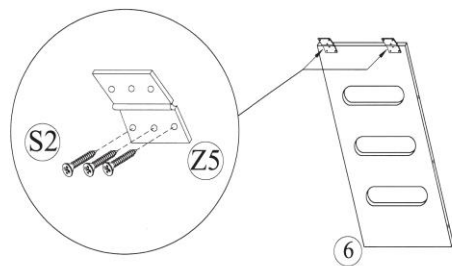

EN	On side
CZ	Na straně

EN	On side
CZ	Na straně

EN	On side
CZ	Na straně

EN	On side
CZ	Na straně

USER MANUAL MANUÁL

EN Slide for children from 1 year of age. The slide is made of high quality material. Wide stairs, comfortable handles help your child to enter and guarantee safety. The stability of the slide provides the base of the steps. Thanks to the wide base, the massive handrail, the slide is completely safe. Solid construction is very easy to fold. The product is suitable for use in the home. Wooden rides are targeted at toddlers as well as older children, it will give them a lots of fun and happiness. Child development depends on an active play.