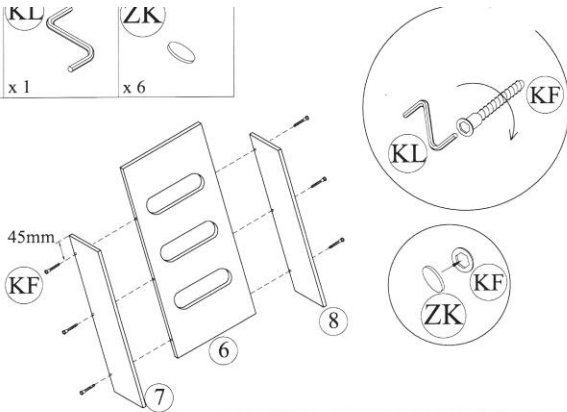

EN	On side
CZ	Na straně

EN	On side
CZ	Na straně

EN	On side
CZ	Na straně

EN	On side
CZ	Na straně

USER MANUAL MANUÁL

EN Slide for children from 1 year of age. The slide is made of high quality material. Wide stairs, comfortable handles help your child to enter and guarantee safety. The stability of the slide provides the base of the steps. Thanks to the wide base, the massive handrail, the slide is completely safe. Solid construction is very easy to fold. The product is suitable for use in the home. Wooden rides are targeted at toddlers as well as older children, it will give them a lots of fun and happiness. Child development depends on an active play.