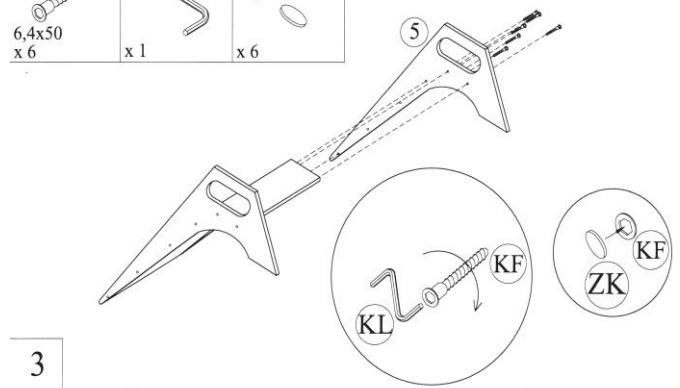

EN	On side
CZ	Na straně

EN	On side
CZ	Na straně

EN	On side
CZ	Na straně

EN	On side
CZ	Na straně

USER MANUAL MANUÁL

EN Slide for children from 1 year of age. The slide is made of high quality material. Wide stairs, comfortable handles help your child to enter and guarantee safety. The stability of the slide provides the base of the steps. Thanks to the wide base, the massive handrail, the slide is completely safe. Solid construction is very easy to fold. The product is suitable for use in the home. Wooden rides are targeted at toddlers as well as older children, it will give them a lots of fun and happiness. Child development depends on an active play.