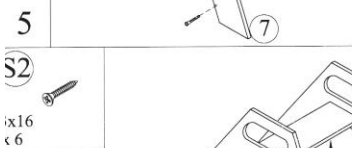

EN	On side
CZ	Na straně

EN	On side
CZ	Na straně

EN	On side
CZ	Na straně

EN	On side
CZ	Na straně

USER MANUAL MANUÁL

EN Slide for children from 1 year of age. The slide is made of high quality material. Wide stairs, comfortable handles help your child to enter and guarantee safety. The stability of the slide provides the base of the steps. Thanks to the wide base, the massive handrail, the slide is completely safe. Solid construction is very easy to fold. The product is suitable for use in the home. Wooden rides are targeted at toddlers as well as older children, it will give them a lots of fun and happiness. Child development depends on an active play.