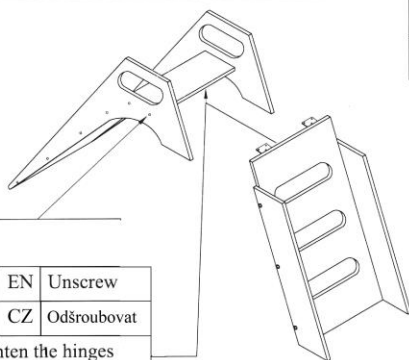

EN	On side
CZ	Na straně

EN	On side
CZ	Na straně

EN	On side
CZ	Na straně

EN	On side
CZ	Na straně

USER MANUAL MANUÁL

EN Slide for children from 1 year of age. The slide is made of high quality material. Wide stairs, comfortable handles help your child to enter and guarantee safety. The stability of the slide provides the base of the steps. Thanks to the wide base, the massive handrail, the slide is completely safe. Solid construction is very easy to fold. The product is suitable for use in the home. Wooden rides are targeted at toddlers as well as older children, it will give them a lots of fun and happiness. Child development depends on an active play.