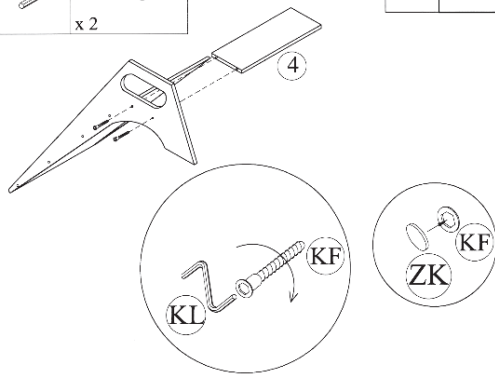

EN	On side
CZ	Na straně

EN	On side
CZ	Na straně

EN	On side
CZ	Na straně

EN	On side
CZ	Na straně

USER MANUAL MANUÁL

EN Slide for children from 1 year of age. The slide is made of high quality material. Wide stairs, comfortable handles help your child to enter and guarantee safety. The stability of the slide provides the base of the steps. Thanks to the wide base, the massive handrail, the slide is completely safe. Solid construction is very easy to fold. The product is suitable for use in the home. Wooden rides are targeted at toddlers as well as older children, it will give them a lots of fun and happiness. Child development depends on an active play.